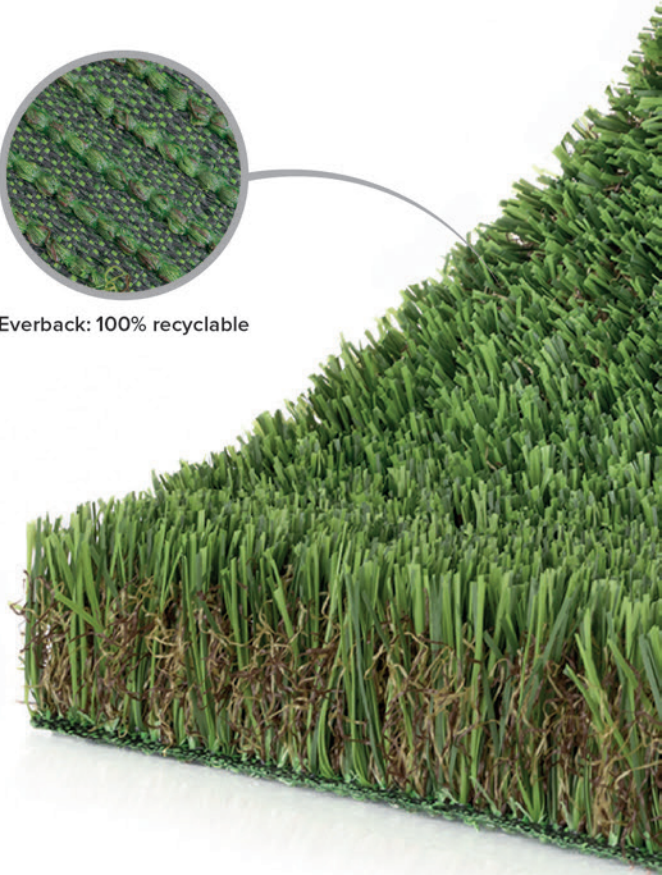

Incanto

Garden

Reconnect

It is specially designed for the garden, and thanks to the dark brown shade at its root, it gives the surface a different colour and beauty to the other models.

It is one of our products belonging to the new **Reconnect** sustainable collection, thanks to its **Everback** backing made of 100% recyclable PE polyolefins.

Incanto mixes monofilament fibres with W-shaped section with BodyShape technology and textured fibres with root effect. It has LongLife technology which keeps the fibre in perfect condition for much longer and MaxRecover technology which gives it optimum recovery from treading.

- ▲ BodyShape W Monofilament
- ▲ MaxRecover fibers
- ▲ Brown and beige curl
- ▲ Height: 35 mm

Everback: 100% recyclable

Specifications

General Data

Colour	Two tones green with beige and brown
Roll size	2x20 m 4x20 m